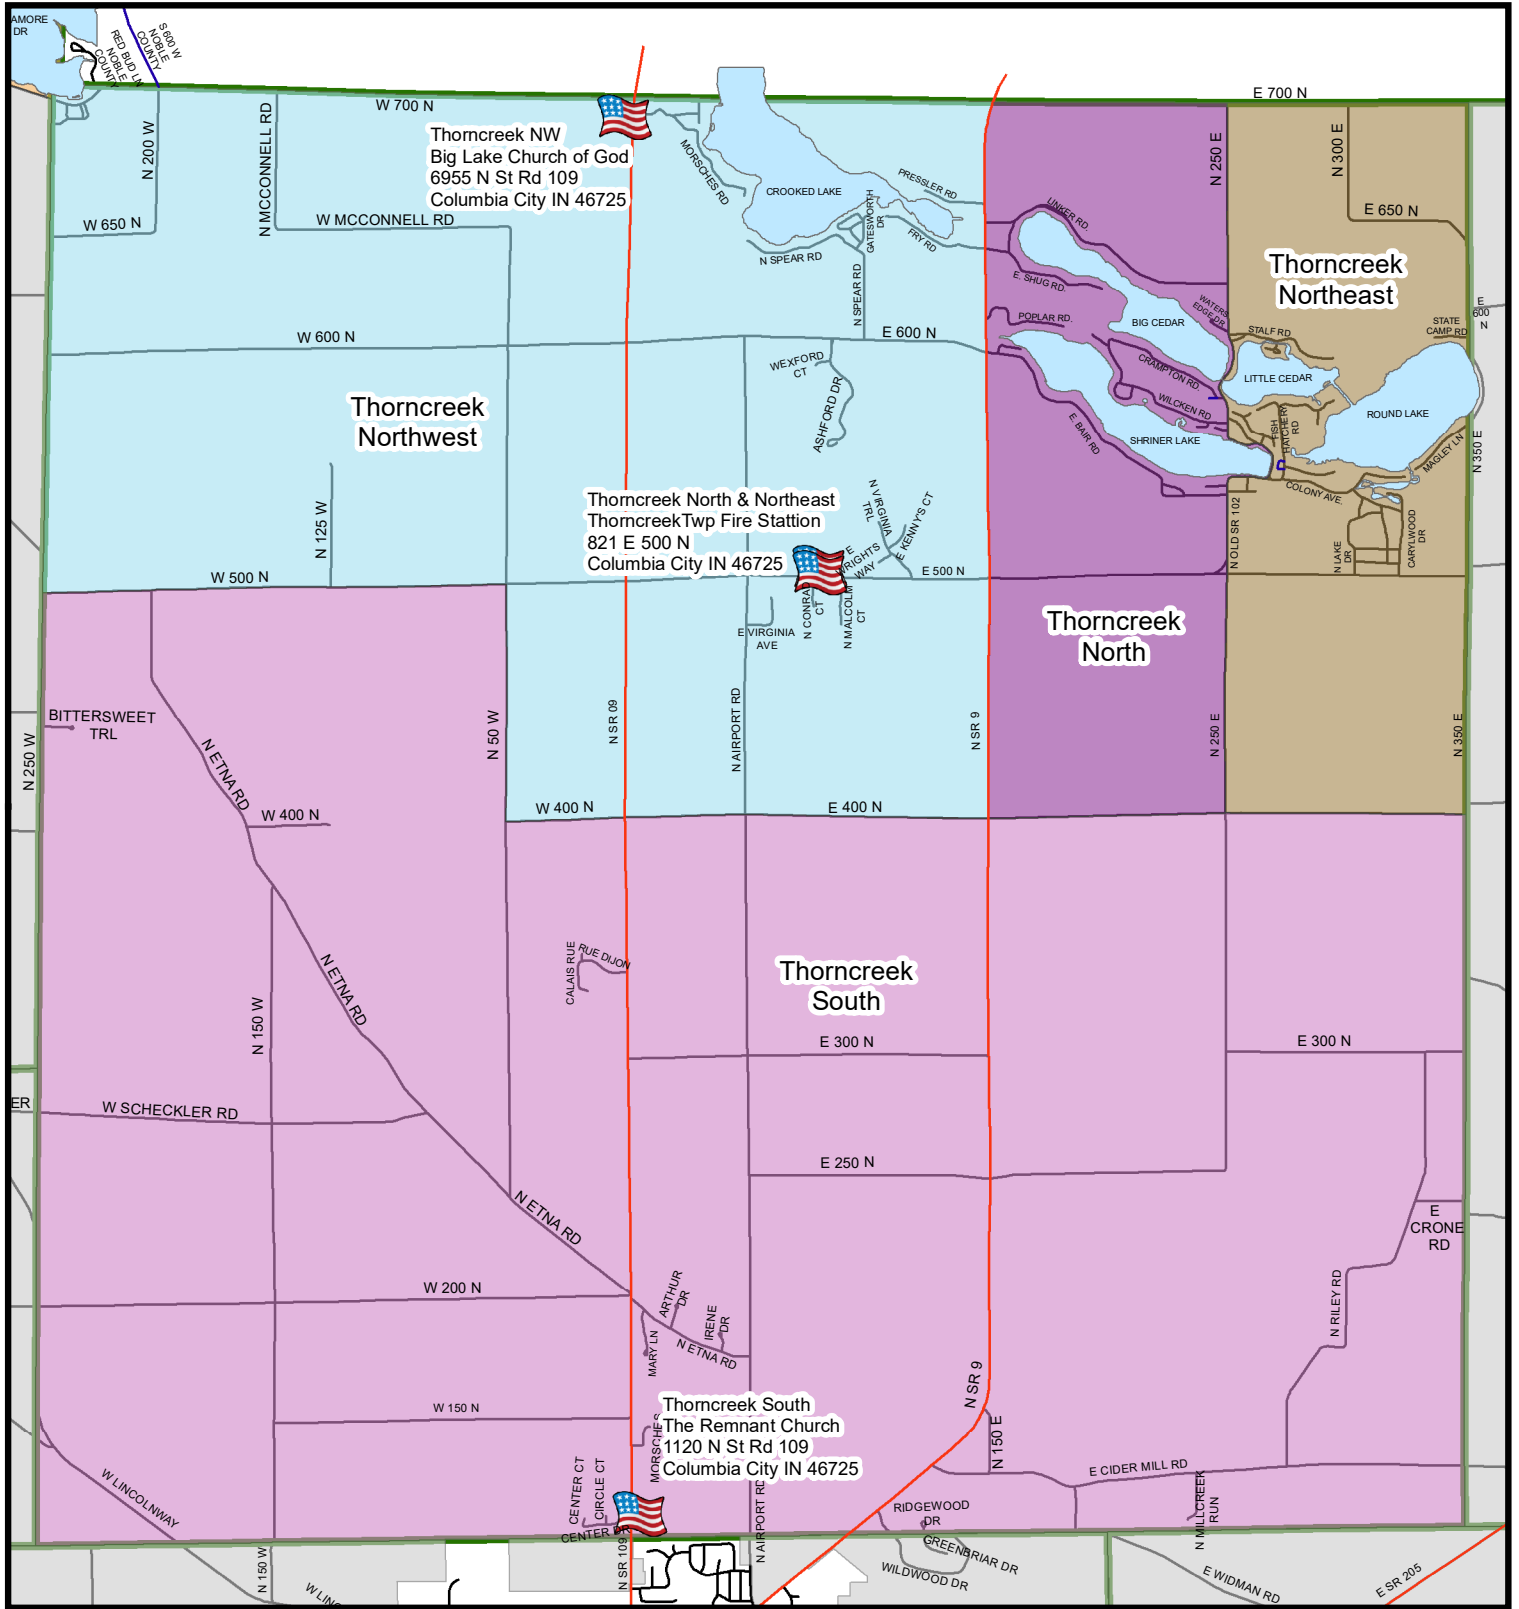

# WHITLEY COUNTY INDIANA THORNCREEK TOWNSHIP

Whitley County GIS

- Legend**
- Voting Locations
  - Lakes
  - Townships
  - Road Center Lines
  - State Highways

## Map Showing Roads, Precincts & Voting Locations

- Whitley County Precincts**
- Thorncreek Northwest
  - Thorncreek North
  - Thorncreek Northeast
  - Thorncreek South

NOT DRAWN TO SCALE  
9/25/2023