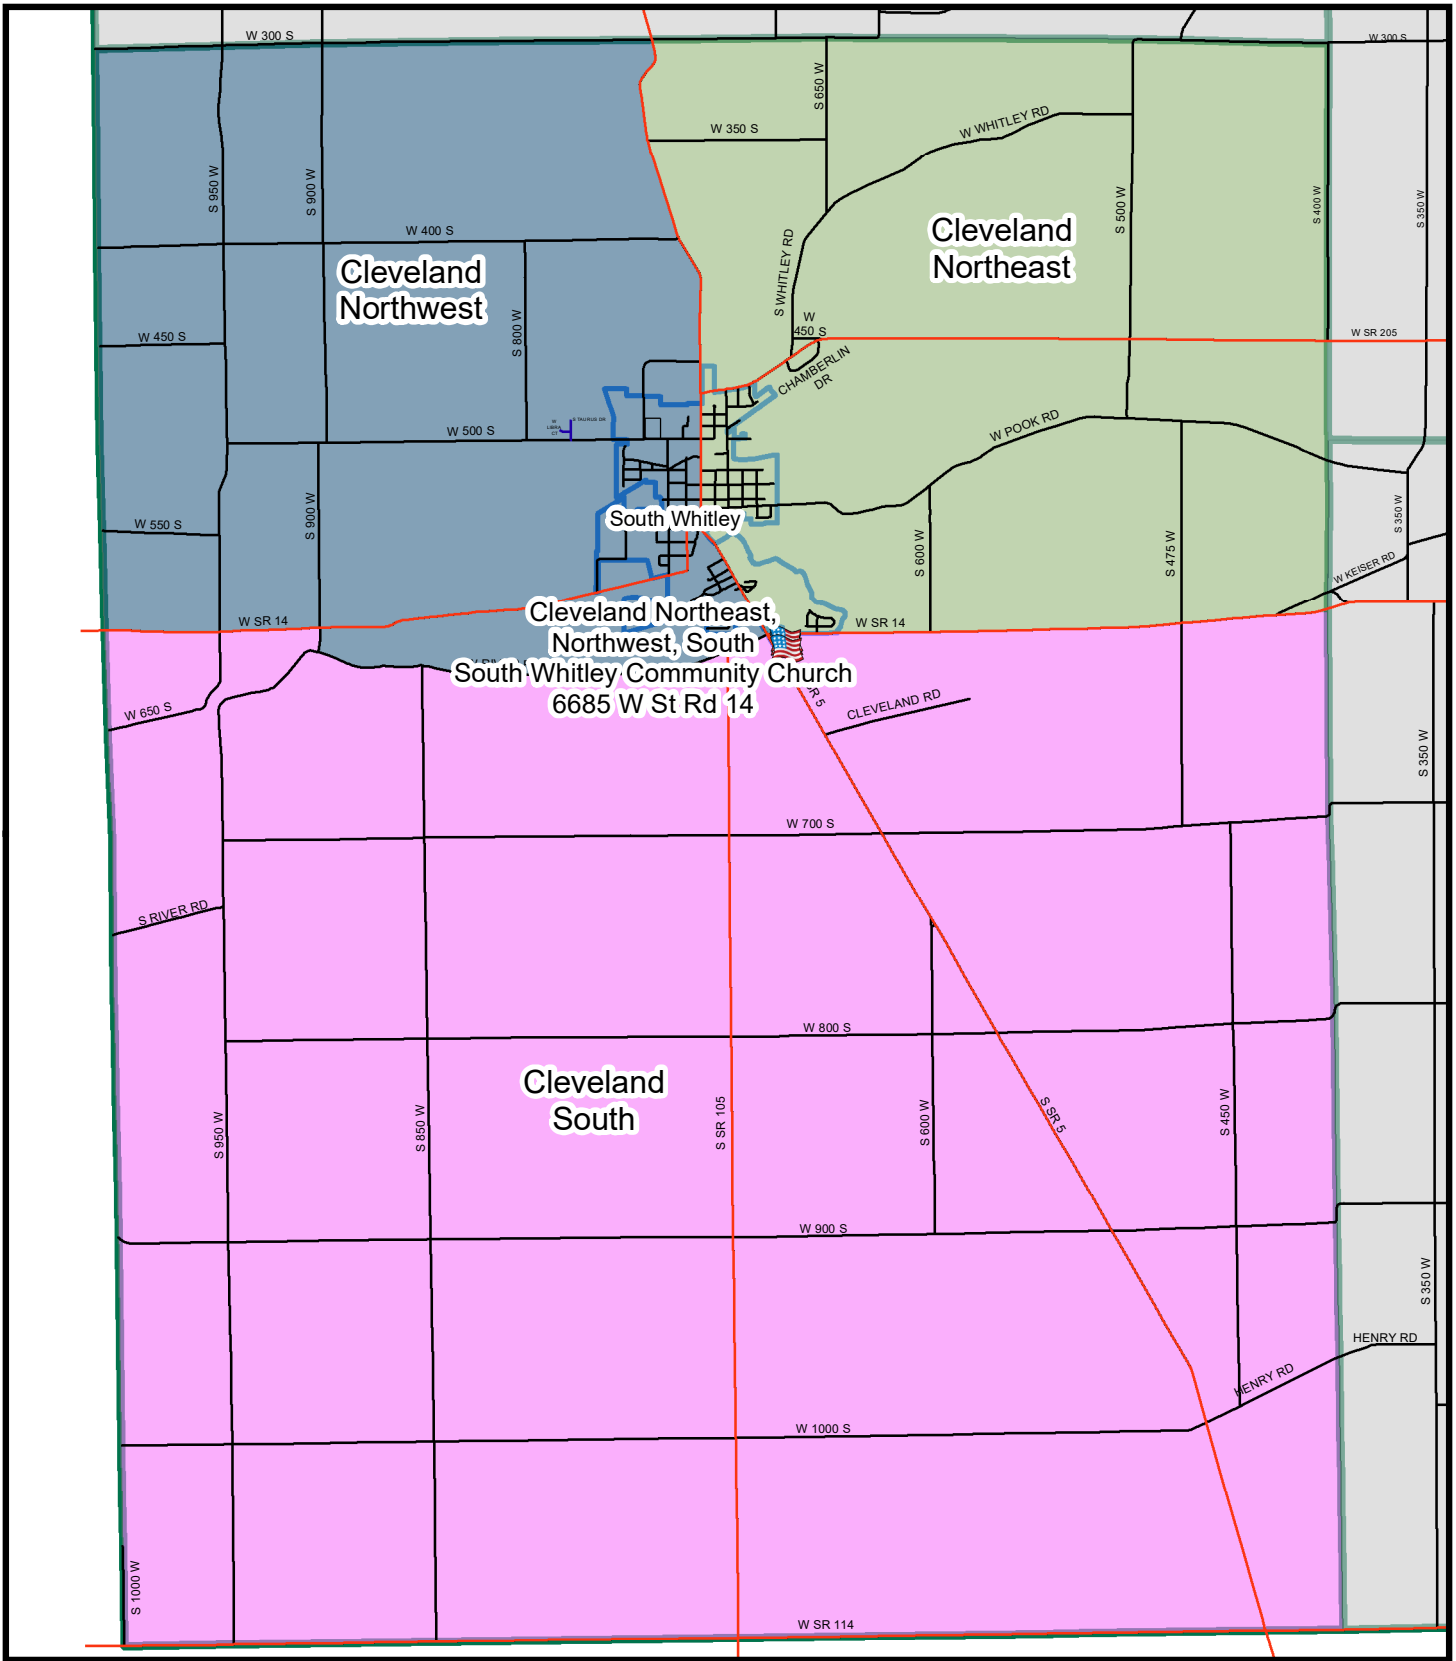

WHITLEY COUNTY INDIANA CLEVELAND TOWNSHIP

Whitley County GIS

- Legend**
- Voting Locations
 - State Highways
 - Road Center Lines
 - Townships
 - Corporate Limits

MAP SHOWING ROADS, PRESINCTS & VOTING LOCATIONS

Whitley County Presincts

- Cleveland Northeast
- Cleveland Northwest
- Cleveland South

NOT DRAWN TO SCALE
9/21/2023