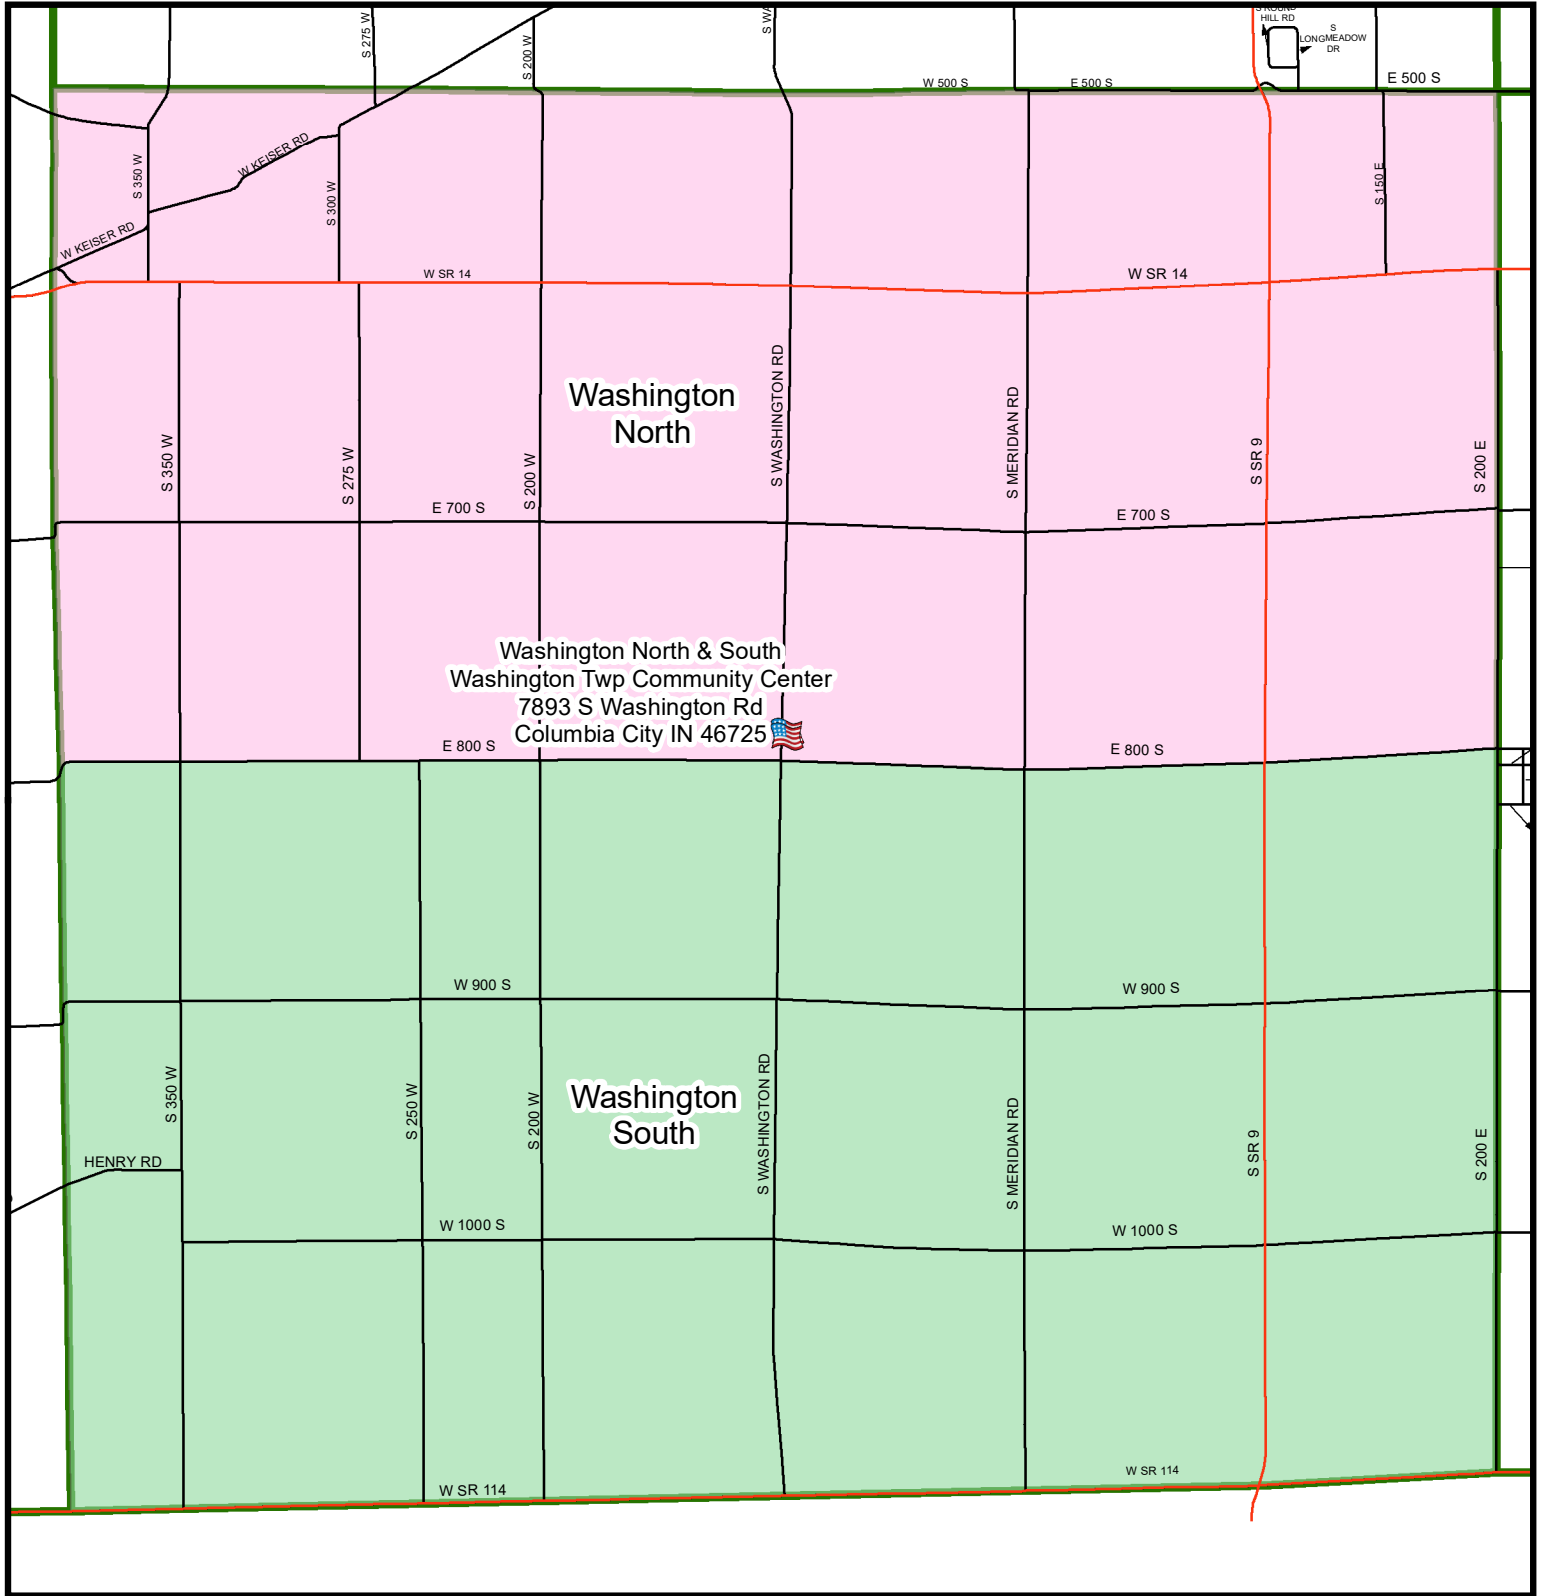

WHITLEY COUNTY INDIANA WASHINGTON TOWNSHIP

Legend

-  Voting Locations
-  State Highways
-  Road Center Lines
-  Townships

MAP SHOWING ROADS, PRESINCTS & VOTING LOCATIONS

Whitley County Presincts

-  Washington North
-  Washington South

NOT DRAWN TO SCALE
9/12/2023

WHITLEY COUNTY
INDIANA

Whitley County GIS