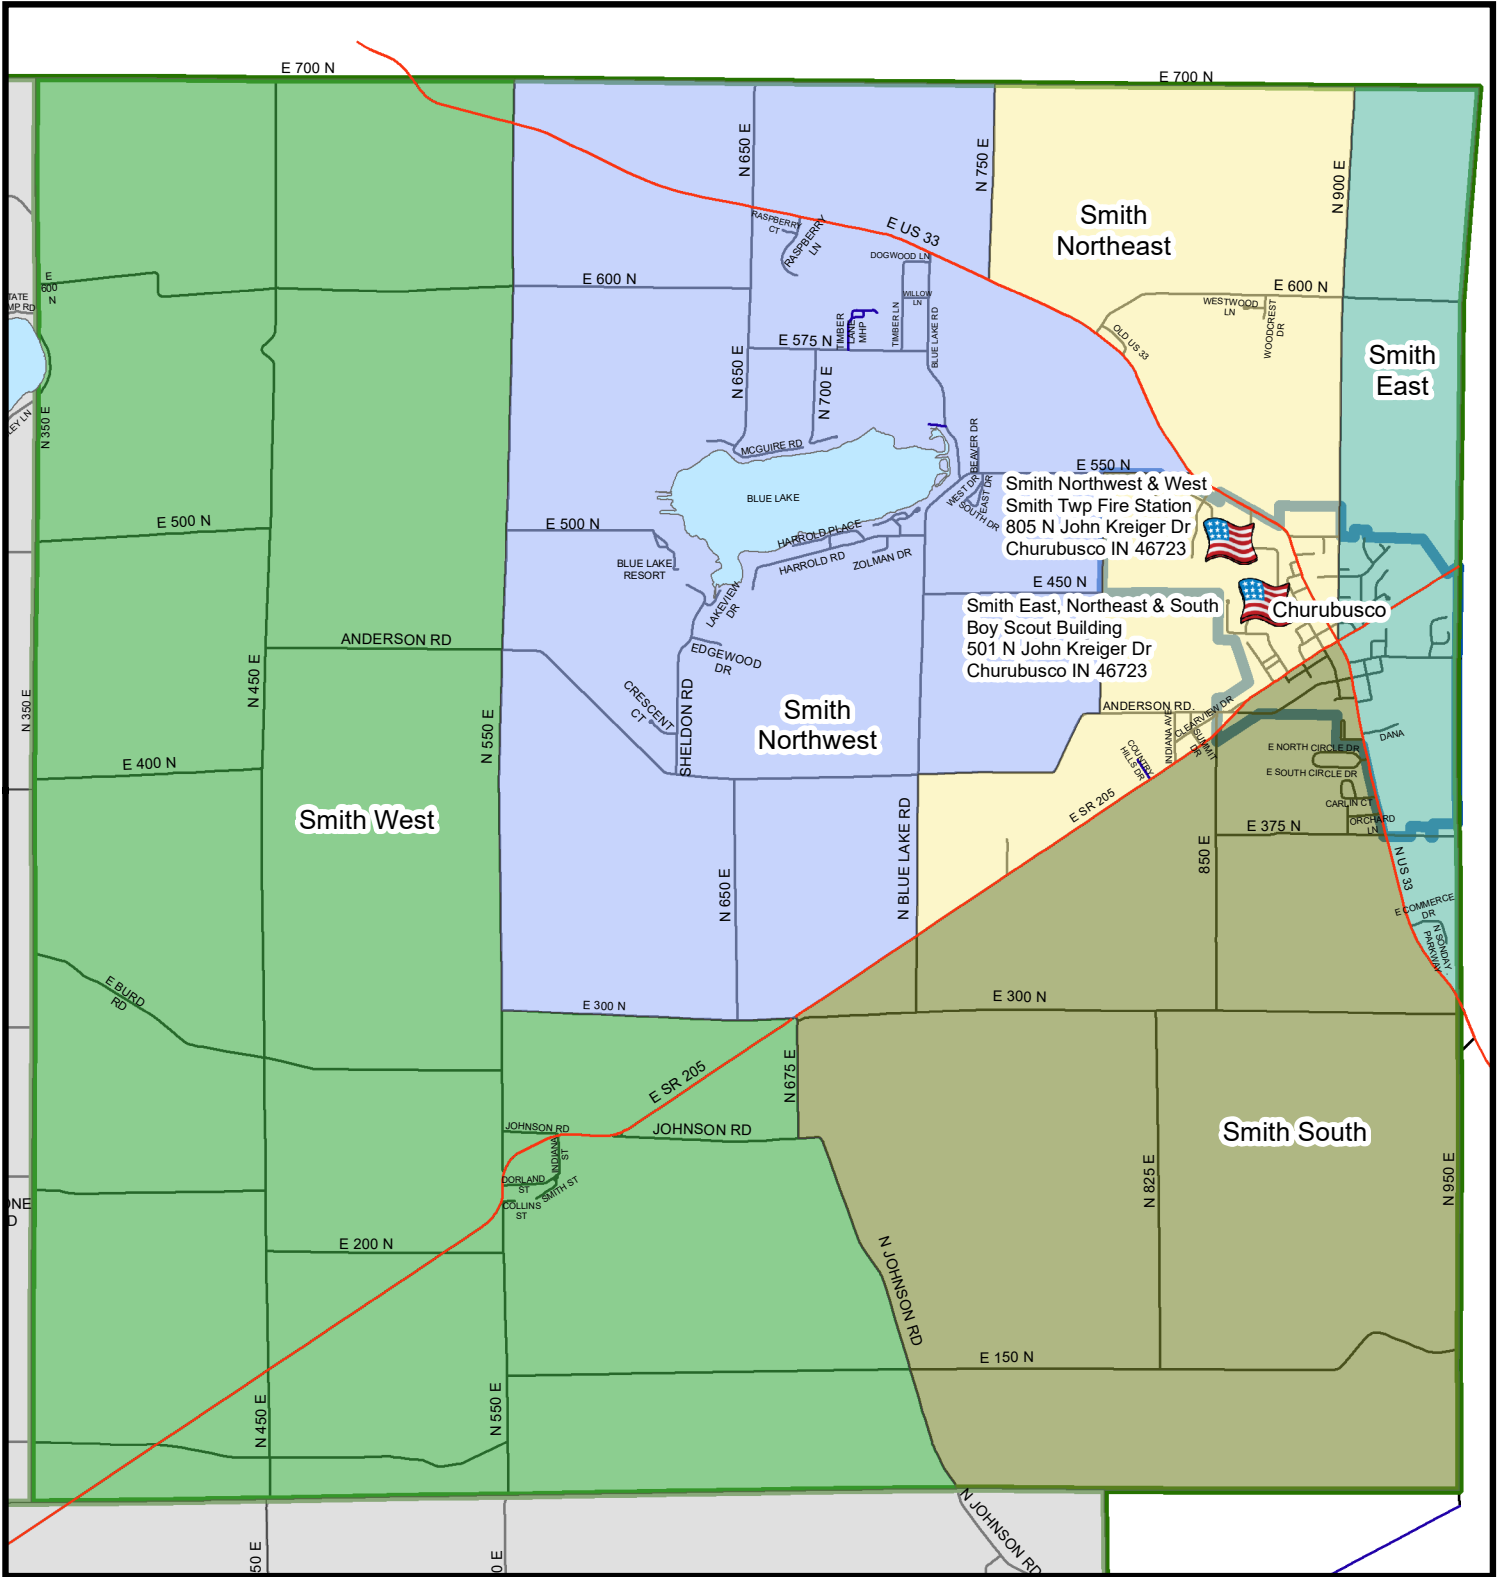

WHITLEY COUNTY INDIANA SMITH TOWNSHIP

Smith Northwest & West
 Smith Twp Fire Station
 805 N John Kreiger Dr
 Churubusco IN 46723

Smith East, Northeast & South
 Boy Scout Building
 501 N John Kreiger Dr
 Churubusco IN 46723

WHITLEY COUNTY
INDIANA
Whitley County GIS

- Legend**
- Voting Locations
 - State Highways
 - Road Center Lines
 - Lakes
 - Townships
 - Corporate Limits

Map Showing Roads, Precincts & Voting Locations

- Whitley County Precincts**
- Smith East
 - Smith Northeast
 - Smith Northwest
 - Smith South
 - Smith West

N
W E
S

NOT DRAWN TO SCALE
9/25/2023