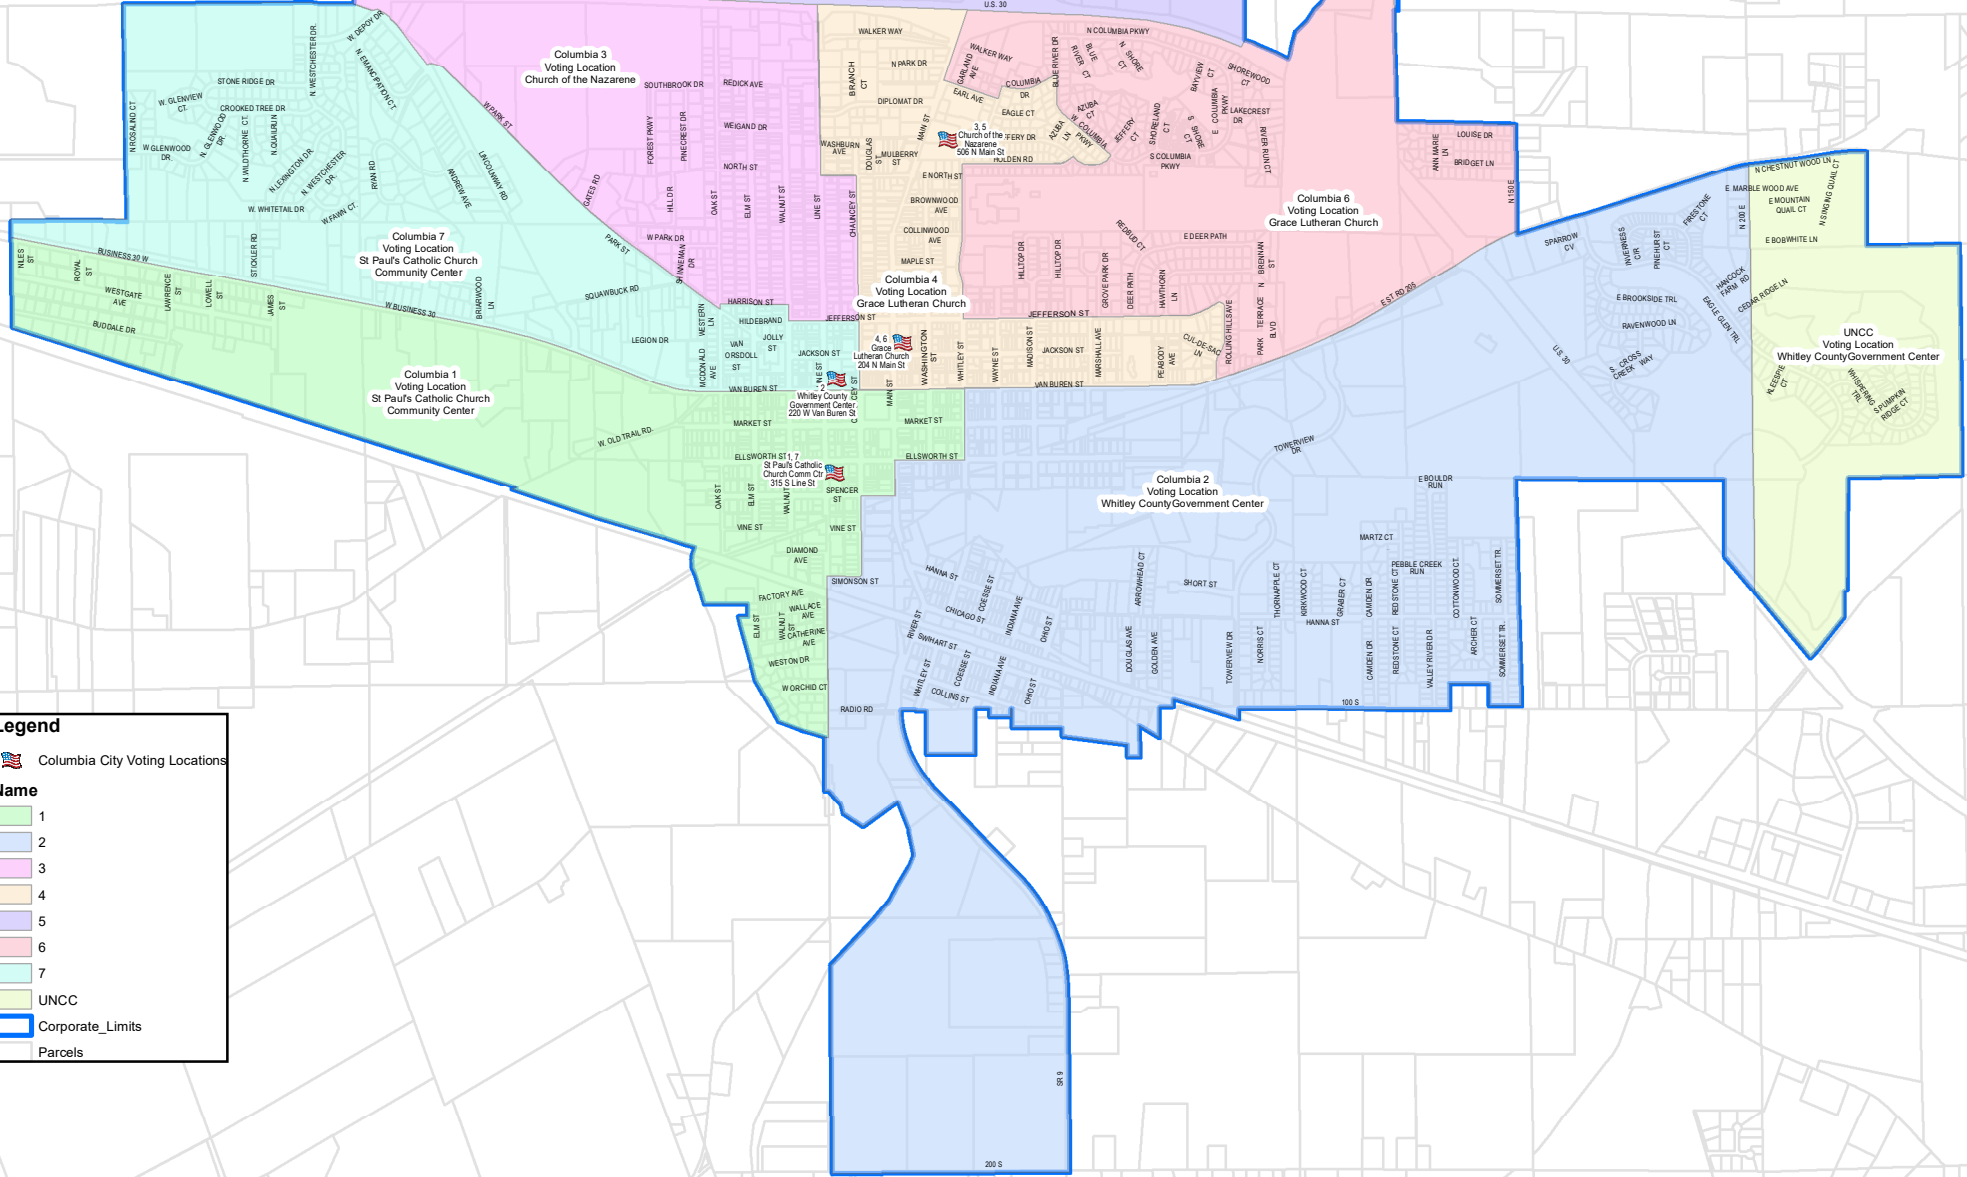

Map Showing Columbia City Precincts and Voting Locations 2022

1 inch = 2,189 feet
Date: 4/6/2022

Legend

- Columbia City Voting Locations
- Name**
- 1
- 2
- 3
- 4
- 5
- 6
- 7
- UNCC
- Corporate_Limits
- Parcels