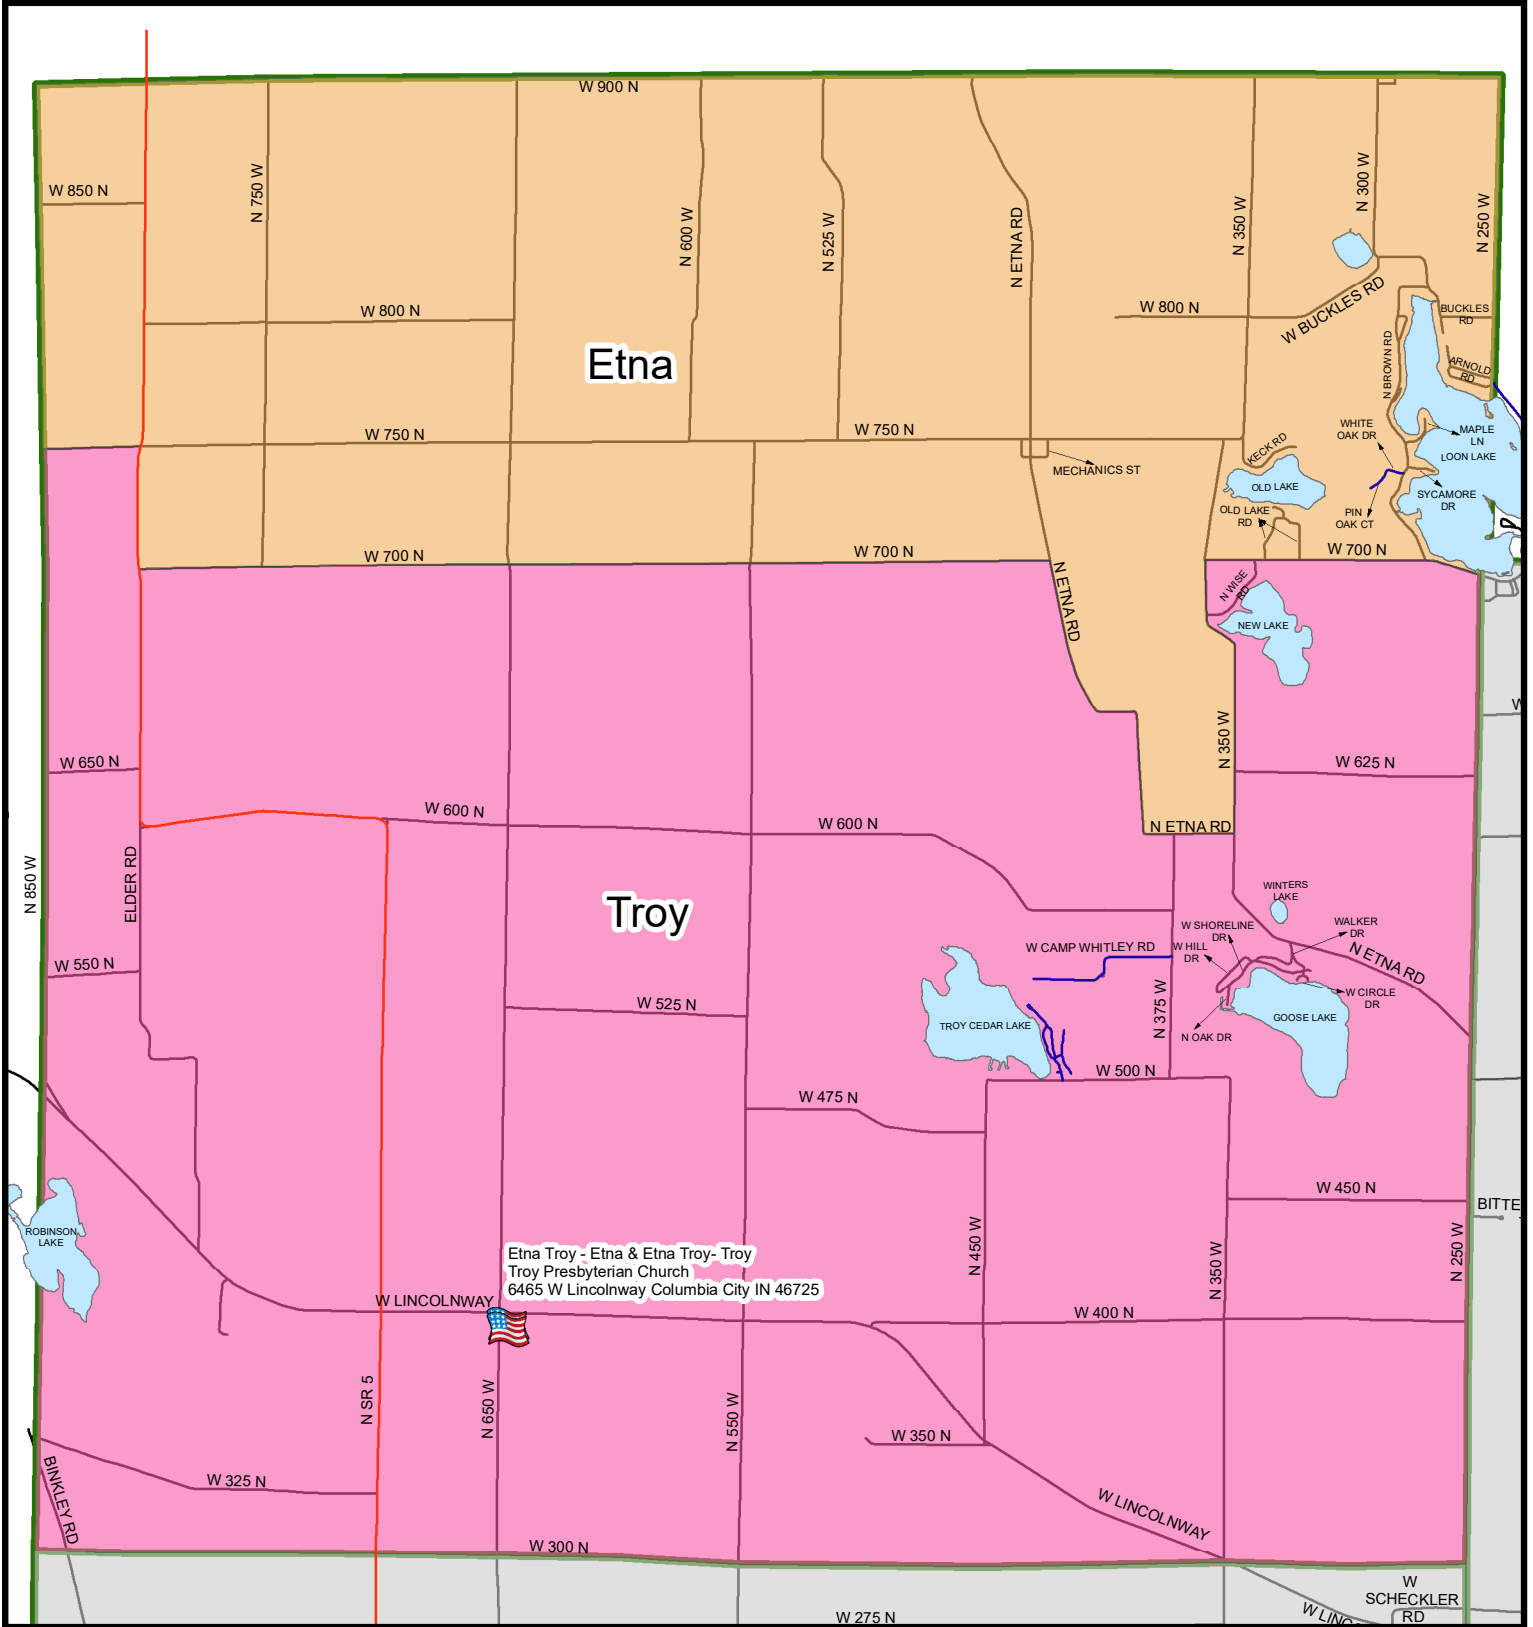

WHITLEY COUNTY INDIANA ETNA TROY TOWNSHIP

Whitley County GIS

Legend

-  Voting Locations
-  State Highways
-  Road Center Lines
-  Townships
-  Lakes

Map Showing Roads, Presincts & Voting Locations

Whitley County Presincts

-  Etna Troy - Etna
-  Etna Troy - Troy

NOT DRAWN TO SCALE
9/22/2023