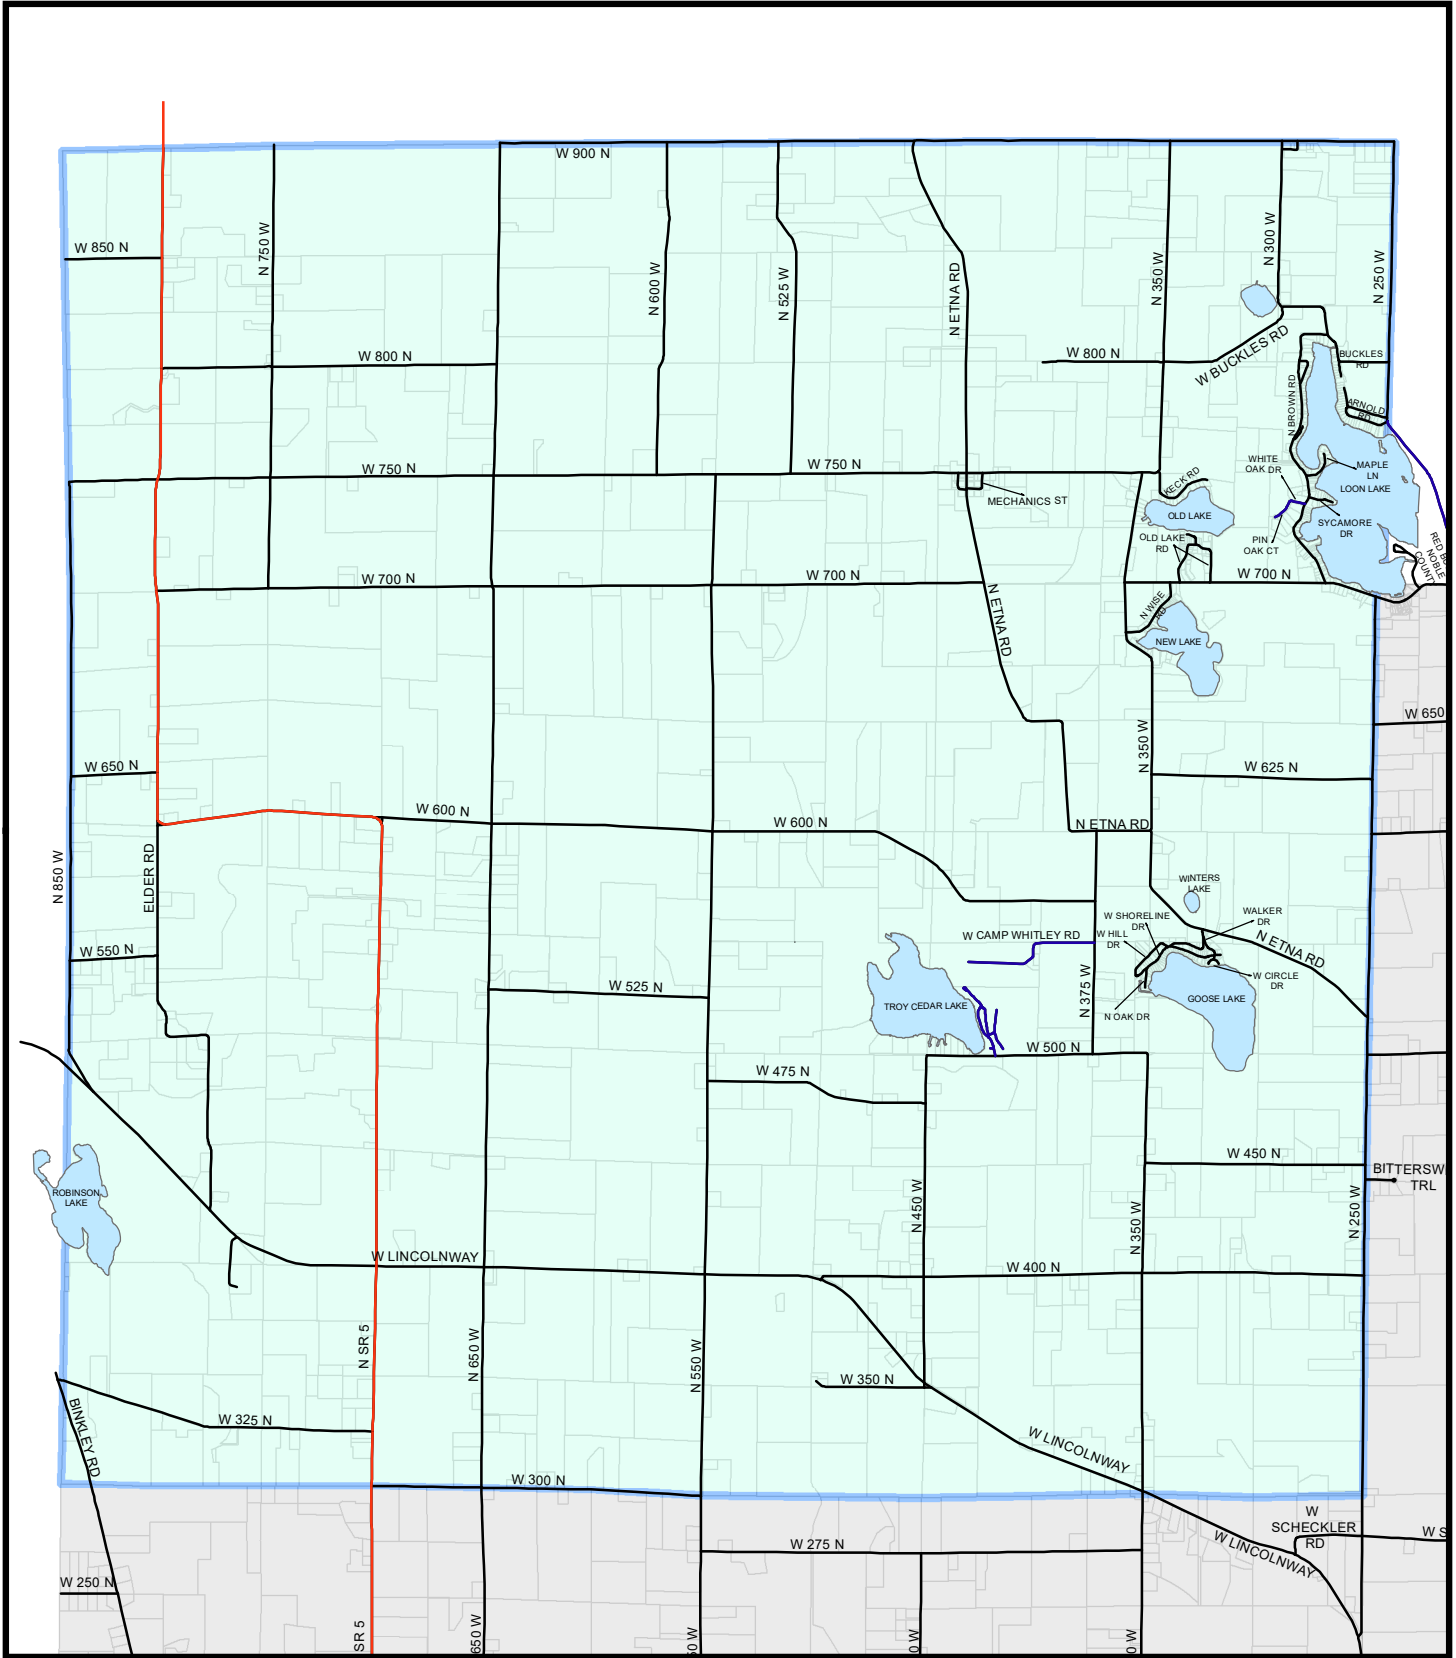

WHITLEY COUNTY INDIANA ETNA TROY TOWNSHIP

Legend

-  Road Center Lines
-  State Highways
-  Parcels
-  Etna Troy

MAP SHOWING ROADS & PARCELS

Whitley County GIS

NOT DRAWN TO SCALE
9/29/2023