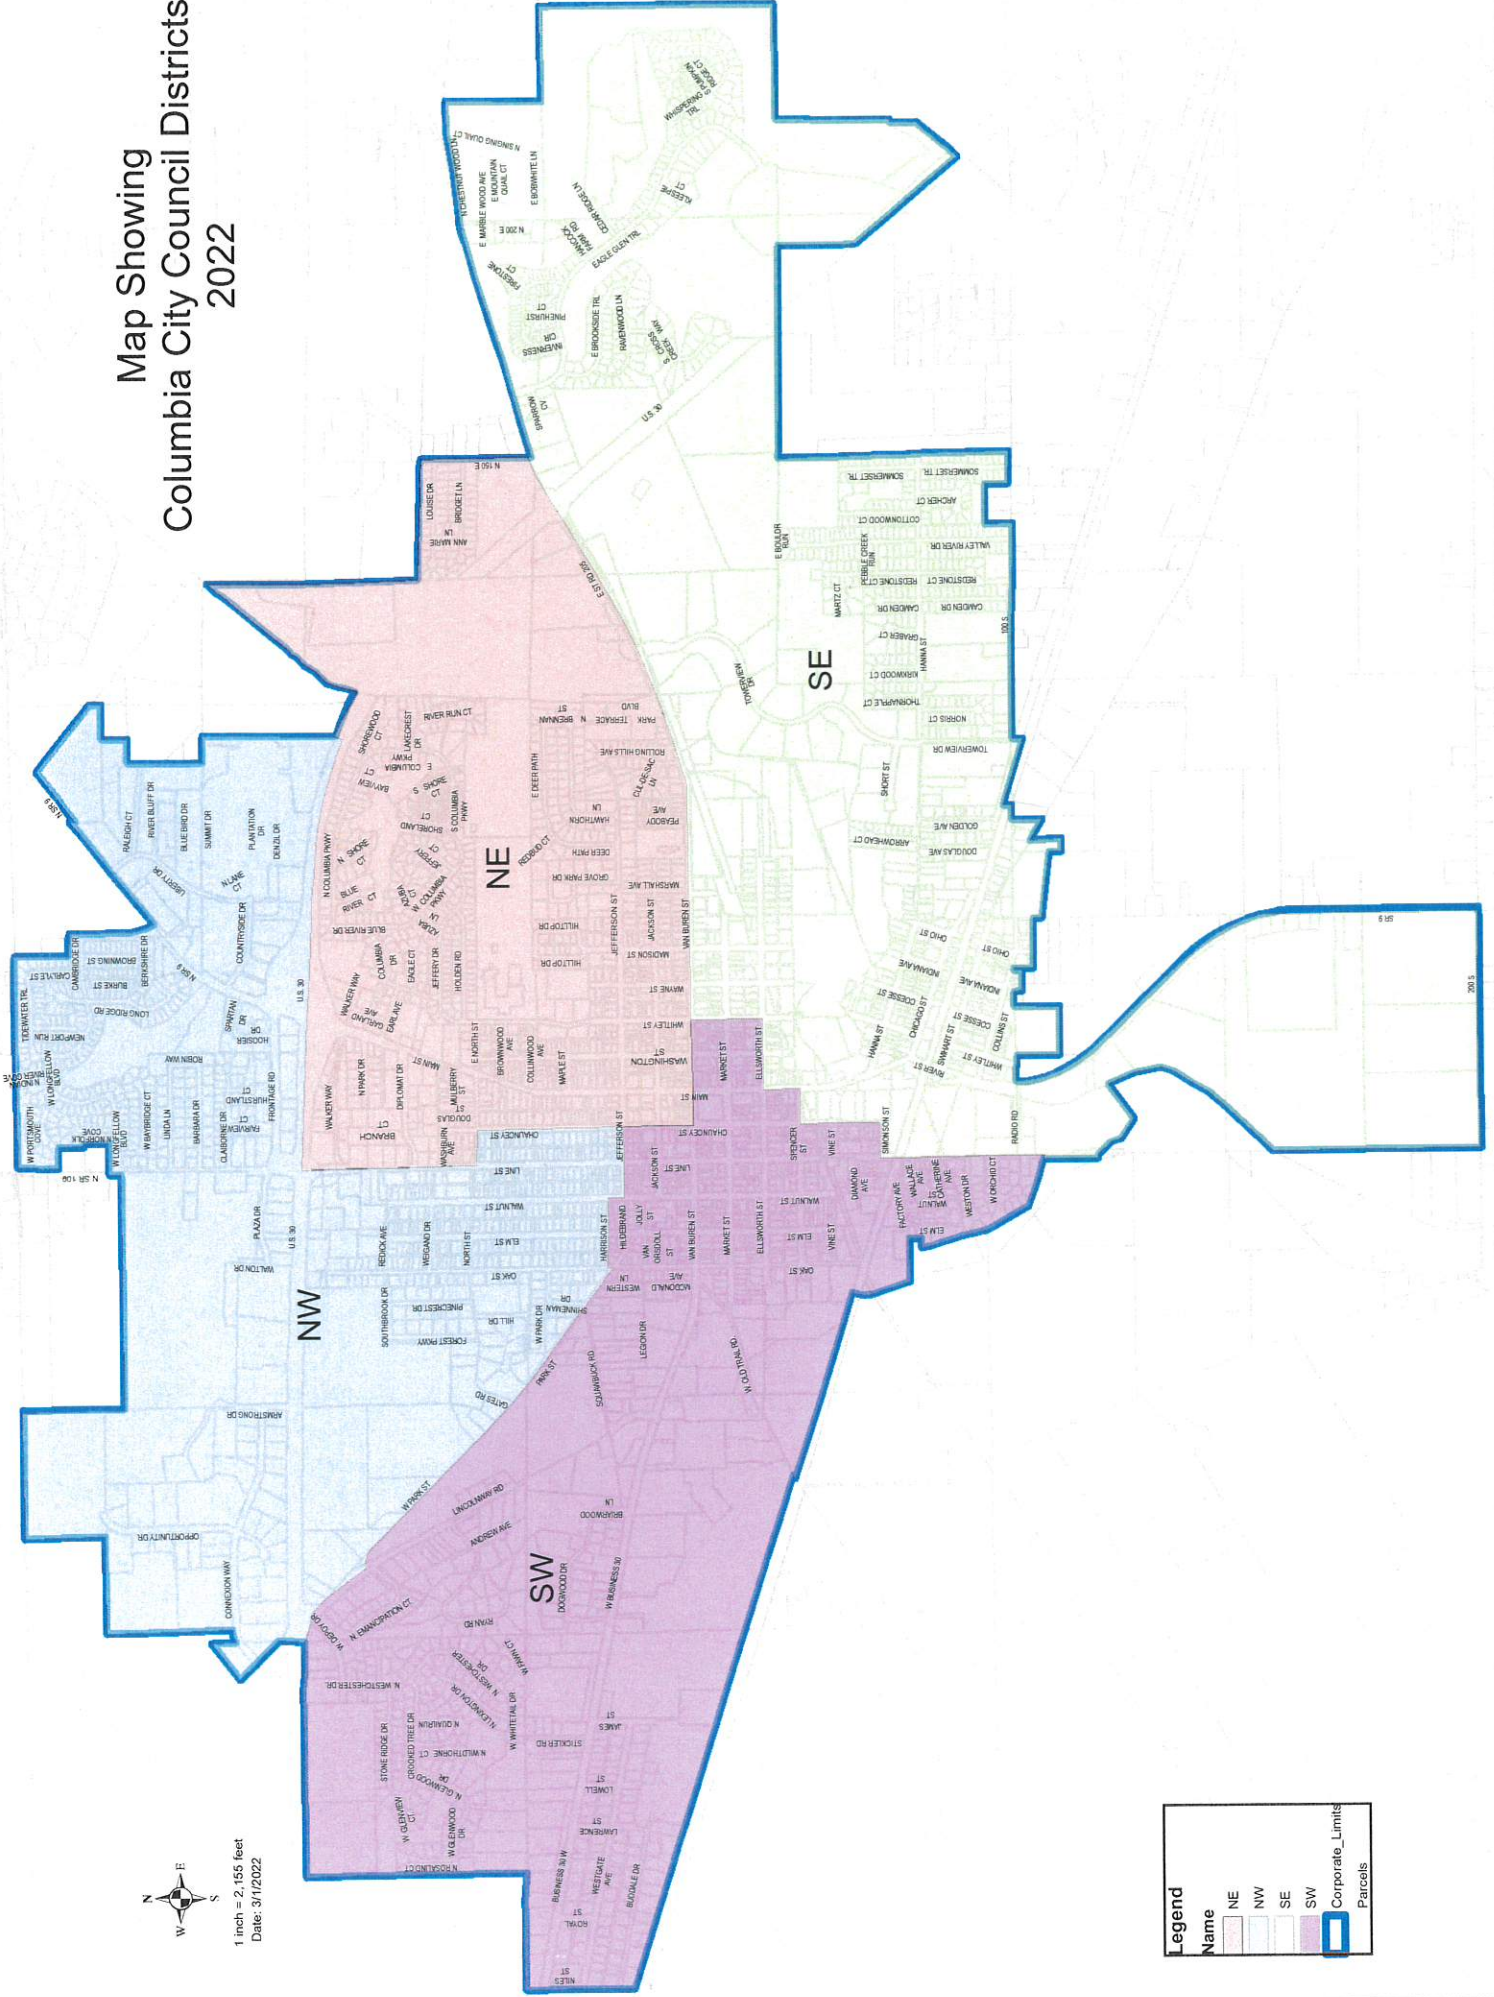

Map Showing Columbia City Council Districts 2022

1 inch = 2,155 feet
Date: 3/1/2022

| Legend | |
|------------------|---|
| Name | |
| NE | |
| NW | |
| SE | |
| SW | |
| Corporate Limits | |
| Parcels | |