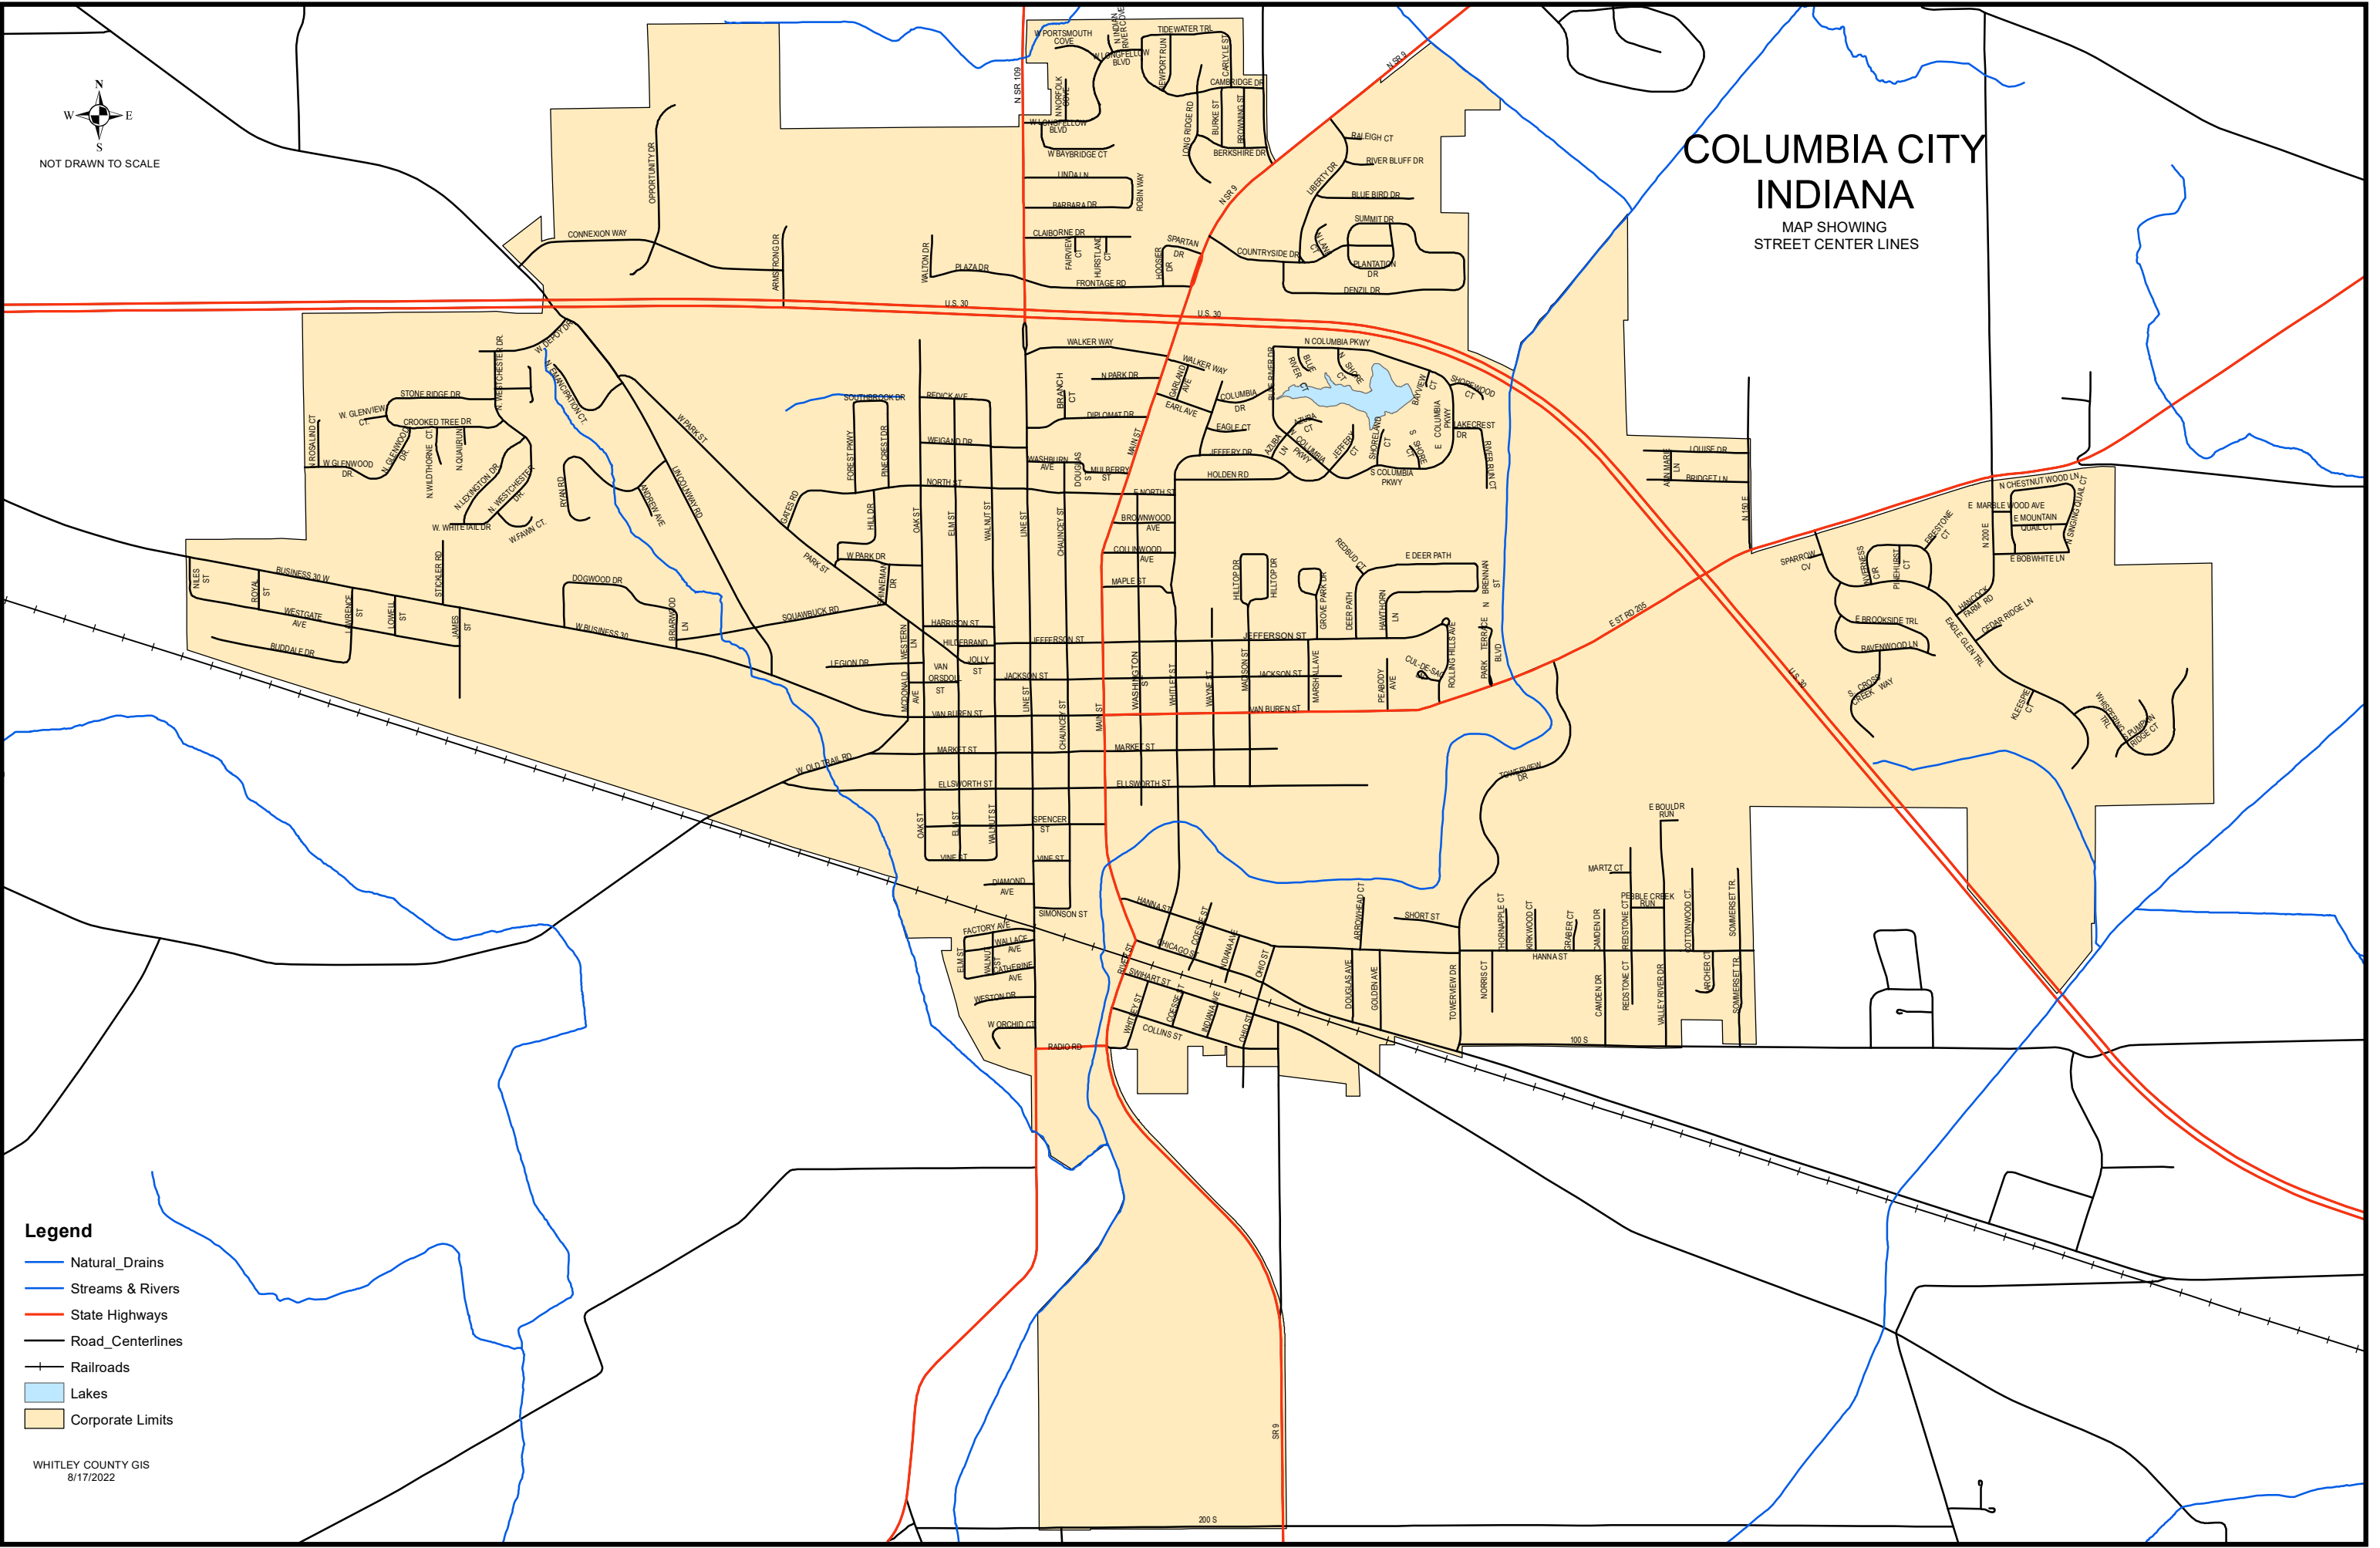

# COLUMBIA CITY INDIANA

MAP SHOWING  
STREET CENTER LINES

- Legend**
- Natural\_Drains
  - Streams & Rivers
  - State Highways
  - Road\_Centerlines
  - Railroads
  - Lakes
  - Corporate Limits