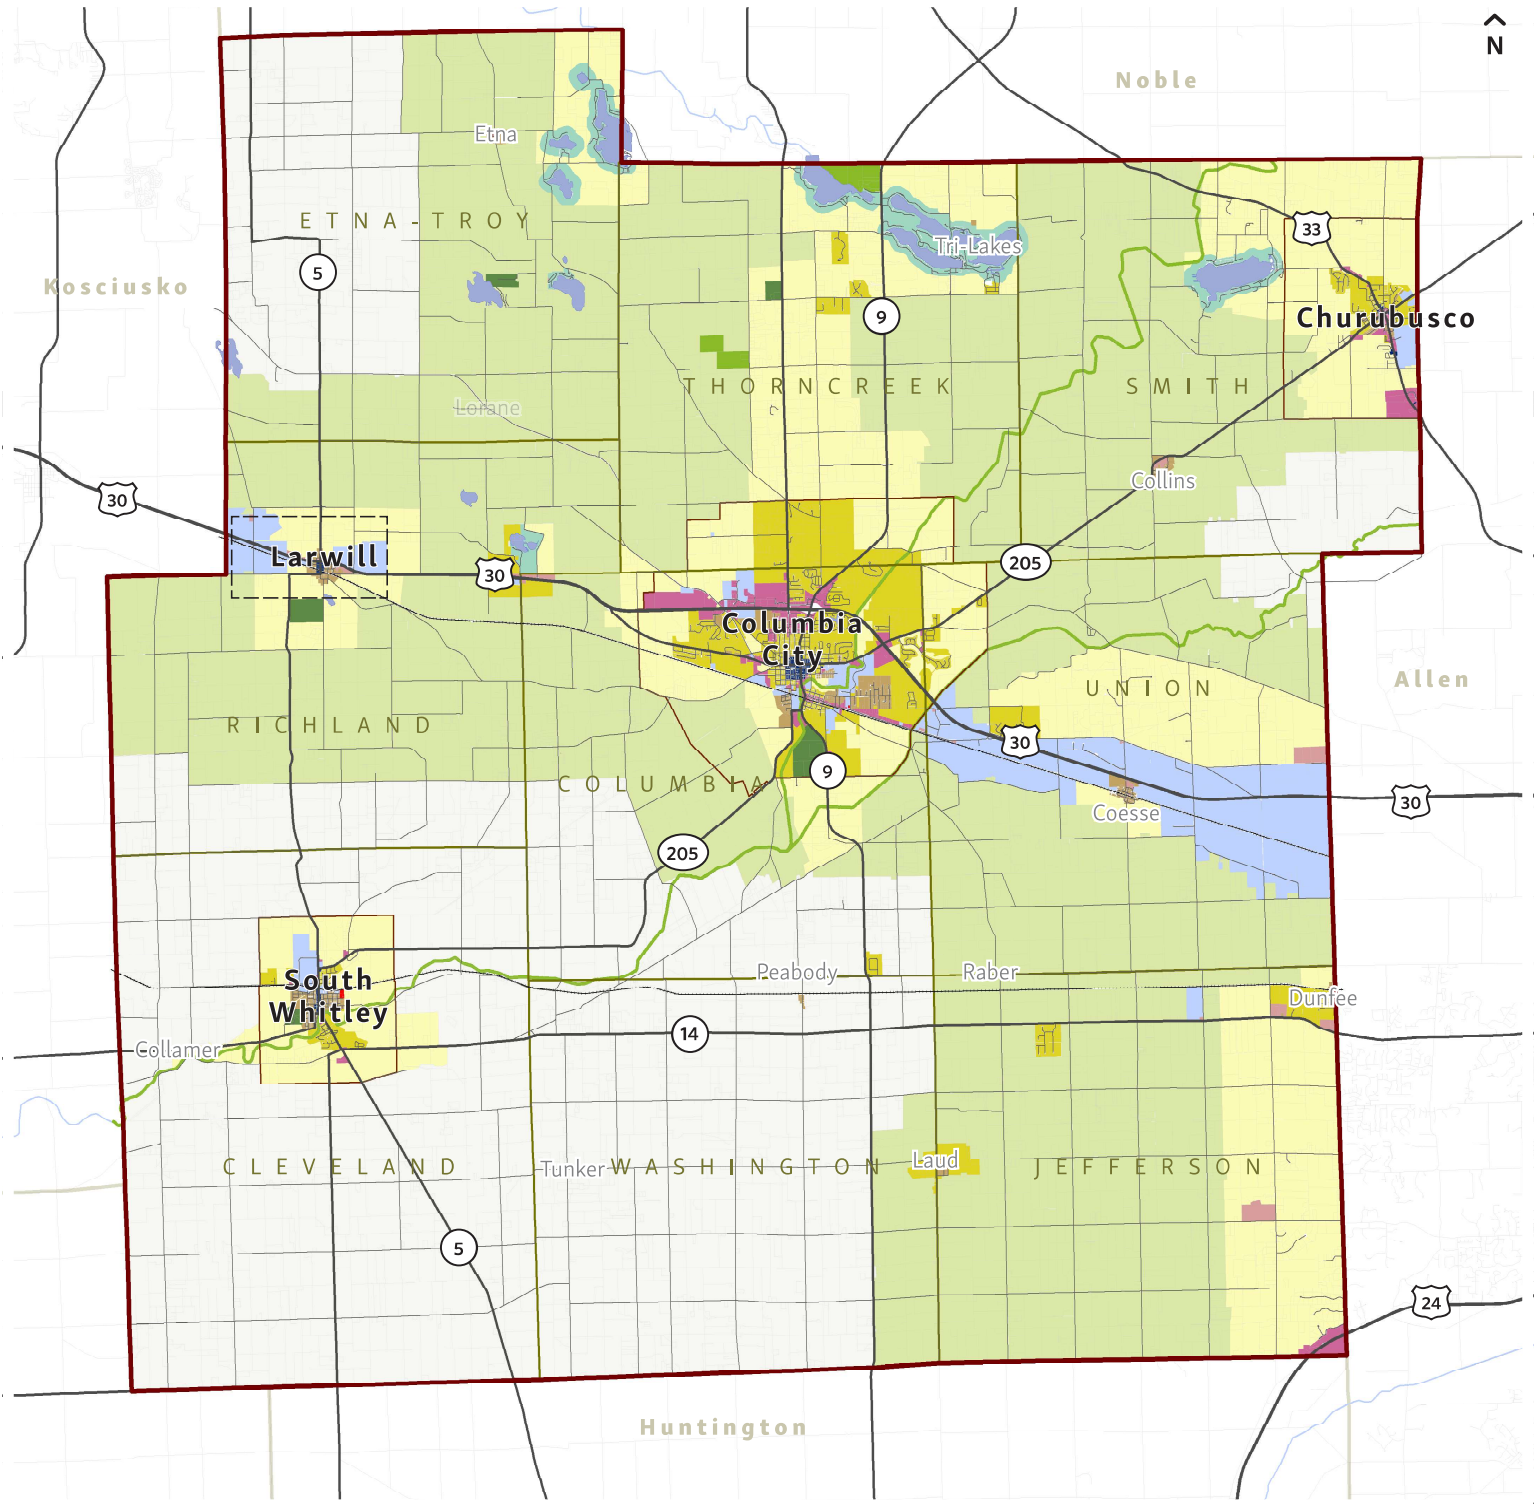

Future Character and Land Use

Review this DRAFT Future Character and Land Use map of the County and share any comments.

Larwill Inset

- Legend**
- | | | |
|----------------|-----------------------------|--------------------------|
| US Highway | Town Center Core | Traditional Neighborhood |
| State Highway | Commercial Center | Suburban Living |
| Whitley County | Community Enhancement | Mixed Rural |
| County | Employment Center | Lake Village |
| Township | Institutional Campus | Rural-Conventional |
| Jurisdictions | Open Space and Conservation | Rural-Traditional |
| Municipalities | | |